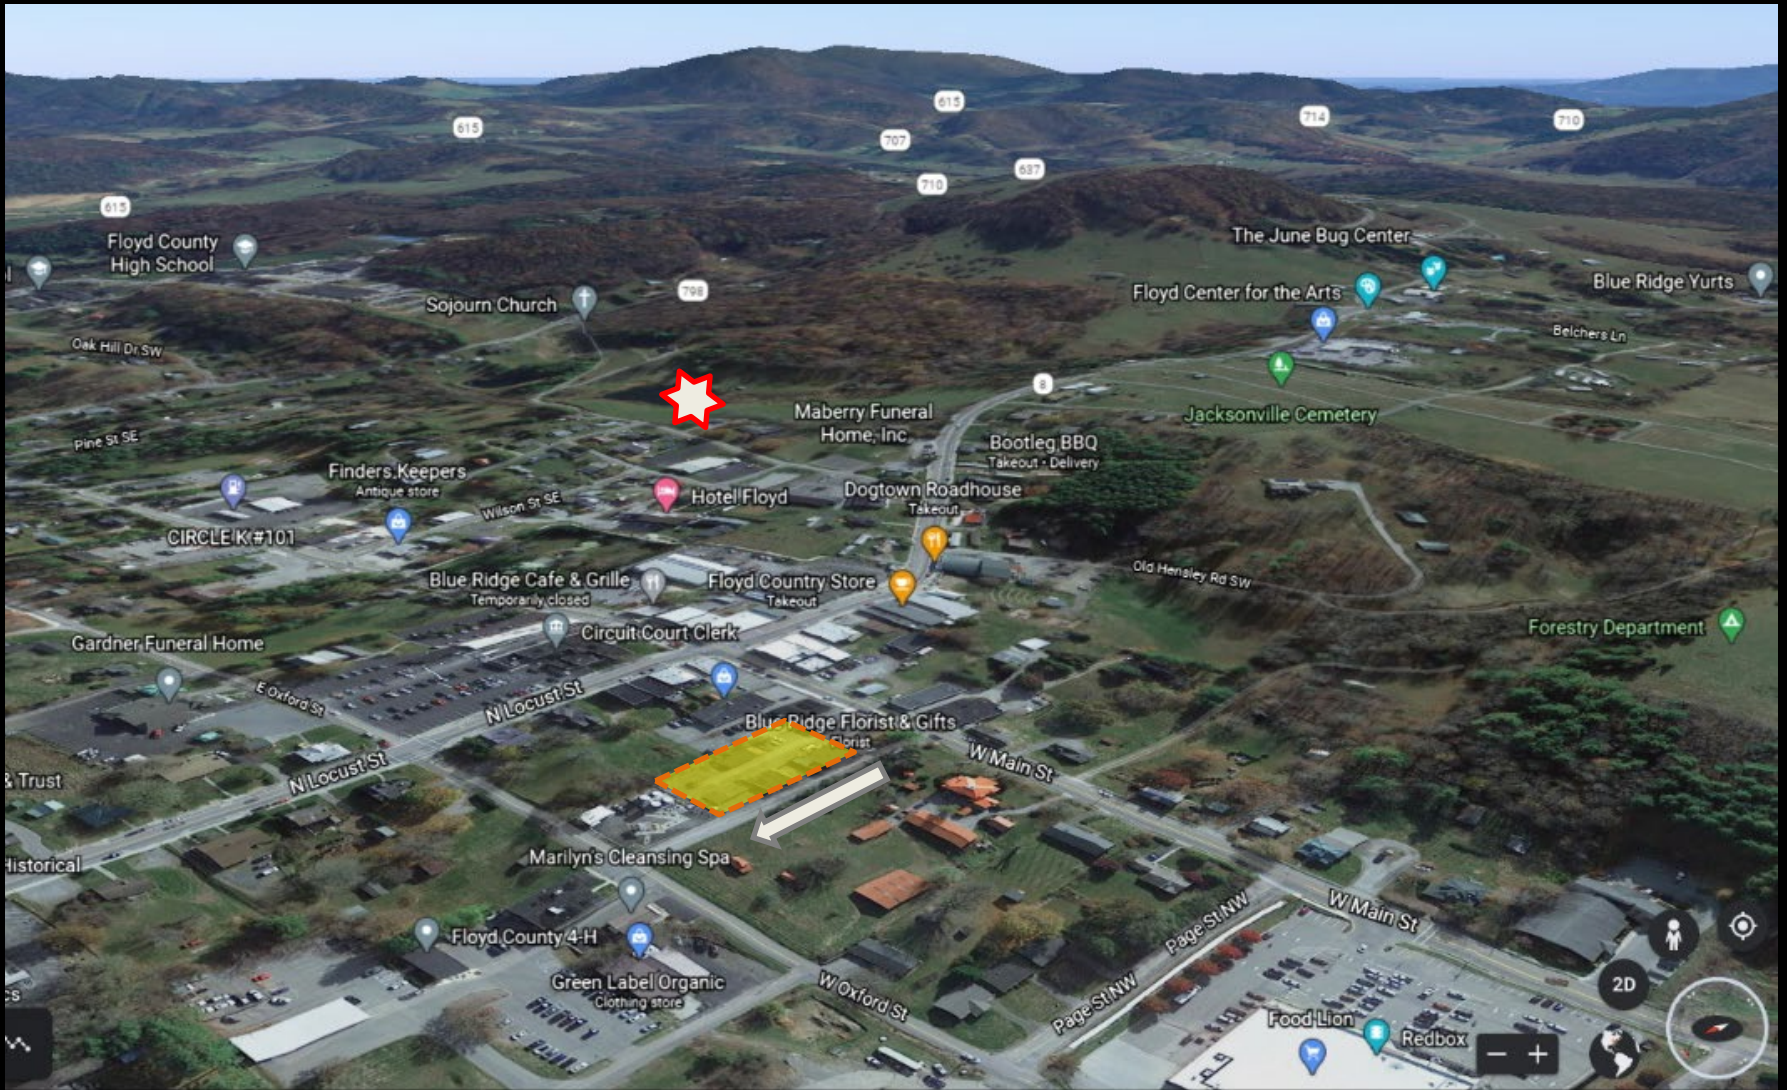

# FLOYD

# VIRGINIA

Site Introductions

# Harris Street Property

0.4 Acres

# Larsen Property

136 Acres